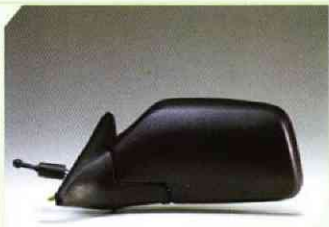

RENAULT 21 (86-) / NEVADA (87-89)

- AD/830 ◀
- AD/E-194C ▶
- AD/3822 ◀

RENAULT 21 II (89-) / NEVADA (89-)

- AD/3522 ◀
- AD/6223 ▶